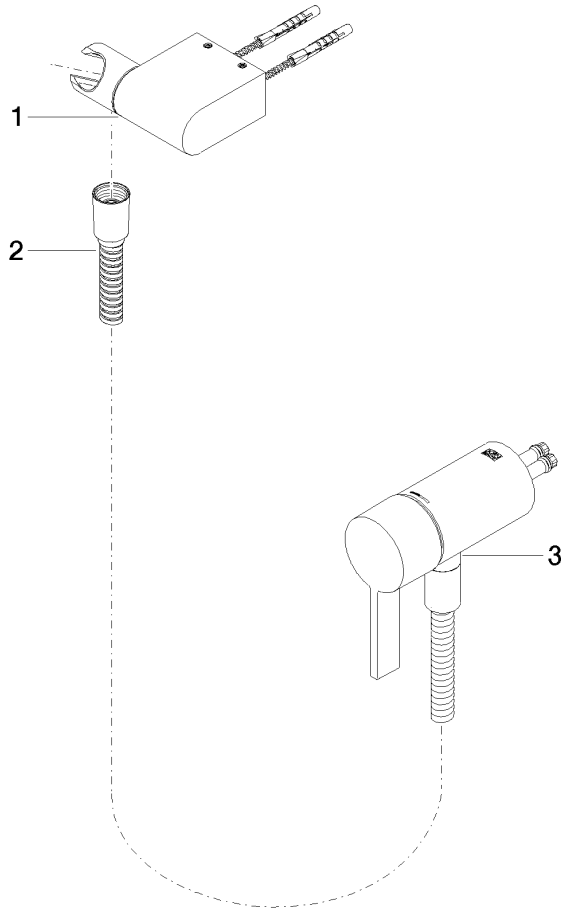

**Concealed single-lever mixer with integrated shower connection with hand shower set without hand shower - Brushed Chrome**

IMO

36 002 970

- metal shower hose 1750mm with integrated anti-twist protection
- This article does not include a hand shower!**  
**Intrinsic protection against back flow.**

**Required miscellaneous**

- Concealed wall mounting -** 35 050 970 90
- min. recess depth 80 mm
  - max. recess depth 105 mm

**Concealed single-lever mixer with integrated shower connection with hand shower set without hand shower - Brushed Chrome**

IMO

36 002 970  
mm [inches]

**Certificates**

Belgaqua\_21-025- WRAS\_2011027. LGA\_29928.  
27\_1.

36 002 970

Spare parts list

No.	Item Number	Name	Quantity used	Delivery time
1	28 060 970-93	Wall bracket swivel - Brushed Chrome	1	20
2	28 322 970-93	Metal shower hose 1/2" x 3/8" x 1750 mm - Brushed Chrome	1	20
3	36 050 970-93	Concealed single-lever mixer with integrated shower connection - Brushed Chrome	1	20