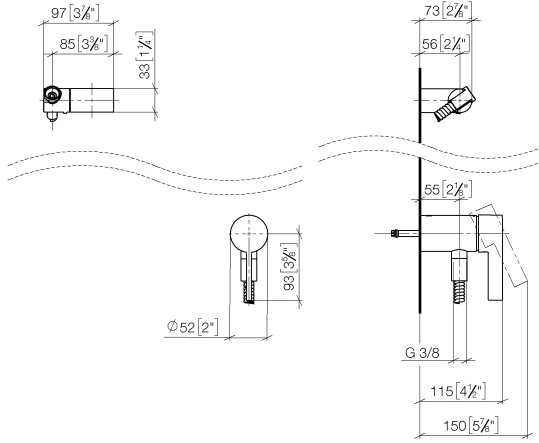

**Concealed single-lever mixer with integrated shower connection with hand shower set without hand shower - Brushed Chrome**

IMO

36 002 970

- metal shower hose 1750mm with integrated anti-twist protection
- This article does not include a hand shower!**  
**Intrinsic protection against back flow.**

**Required miscellaneous**

- Concealed wall mounting -** 35 050 970 90
- min. recess depth 80 mm
  - max. recess depth 105 mm

**Concealed single-lever mixer with integrated shower connection with hand shower set without hand shower - Brushed Chrome**

IMO

36 002 970  
mm [inches]

**Certificates**

Belgaqua\_21-025- WRAS\_2011027. LGA\_29928.  
27\_1.

36 002 970

Spare parts list

No.	Item Number	Name	Quantity used	Delivery time
1	28 060 970-93	Wall bracket swivel - Brushed Chrome	1	20
2	28 322 970-93	Metal shower hose 1/2" x 3/8" x 1750 mm - Brushed Chrome	1	20
3	36 050 970-93	Concealed single-lever mixer with integrated shower connection - Brushed Chrome	1	20